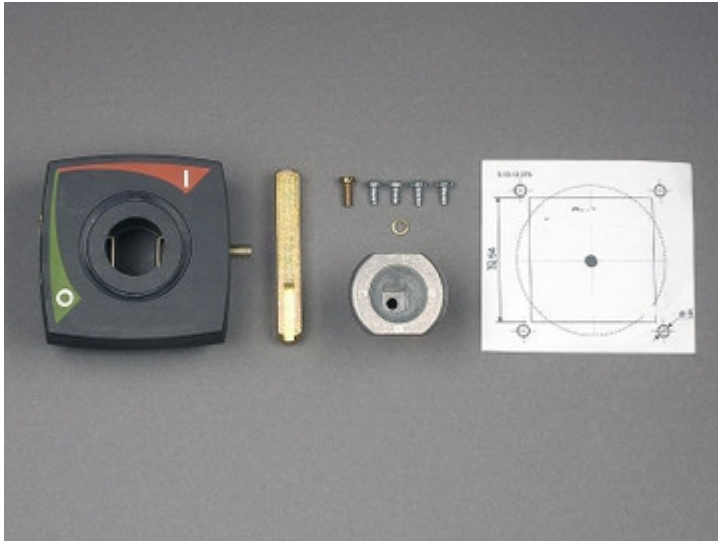

door coupling rotary drive, for closing with U-locks and door locking (33 345)

### Article

Part No.: 33 345

door coupling rotary drive, for closing with U-locks and door locking

LTS-250/400/630LTS-F 160/250/400

### Mechanical data

Weight: 38 kg/100